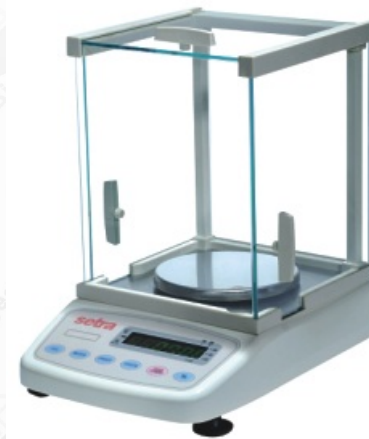

Balance

The BL Precision Balance is an accurate, stable and robust balance which can be supplied with or without a plastic draft guard for higher accuracy of measurements.

The BL Precision Balances are protected against spray and dust according to the IP54 standard.

With the cable accessory, the BL can be connected to a computer for accurate recording of your data.

A range of User programmable metric and imperial measurement units can be displayed.

◆ Ordering Information

Ordering Information → Technical Item ↓	BL-120	BL-200	BL-410	BL-1200	BL-2000	BL-4100
Capacity (g)	120	200	410	1200	2000	4100
Readability (g)	0.001	0.001	0.001	0.01	0.01	0.01
Repeatability (g)	± 0.001	± 0.001	± 0.001	± 0.01	± 0.01	± 0.01
Linearity (g)	± 0.002	± 0.002	± 0.002	± 0.02	± 0.02	± 0.02
Keyboard	Six key	Six key	Six key	Six key	Six key	Six key
Pan Size	φ 120mm	φ 120mm	φ 120mm	φ 158mm	φ 158mm	φ 158mm
Draftshield	Standard	Standard	Standard	N/A	N/A	N/A
Security Lock Kit	Option	Option	Option	Option	Option	Option
Size W*H*D (in)	7*5.75*11	7*5.75*11	7*5.75*11	7*2.5*11	7*2.5*11	7*2.5*11
Interface	Bidirectional RS-232, (standard on all models)					
Display	0.57 " LED (all models)					
Power	7.2VDC (115VAC,60HZ adaptor provided)					